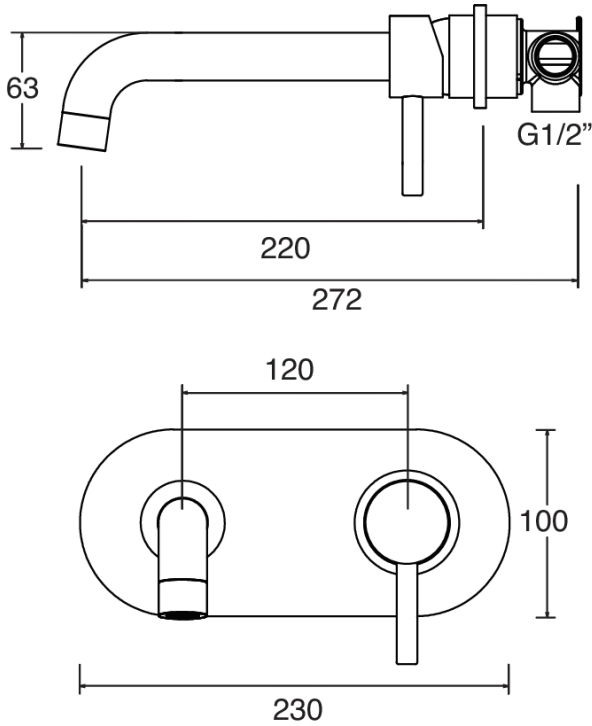

MOTU WALL MOUNTED BATH MIXER 220MM BRUSHED BRASS

CONSTRUCTION: Brass

CARTRIDGE/VALVE TYPE: Ceramic Cartridge

SUPPLY: Suitable For All Plumbing Systems

INLET CONNECTIONS: 1/2" BSP

WORKING PRESSURES: 0.3 - 5.0 bar

OPERATION: Single lever flow and temperature control

- On Trend Brushed Brass Finish For A Designer Look
- Contemporary Single Lever Design
- Ceramic Cartridge For Smooth Operation
- One Piece Inwall Breech Assembly For Ease Of Installation
- Products Which Are Easy To Use By All The Family

MTWMBA2BB

Open Outlet Flow (Bar - l/min)

BAR	0.3	0.5	1.0	2.0	3.0	4.0	5.0
SPOUT FLOW	5.2	6.4	8.7	12.1	14.6	16.6	18.2

Brushed Brass

2110703

2110317

Please Note: Flow rate will be dictated by installation configurations.
Please ensure to check the appropriate flow restrictor information if applicable.
*Please refer to website for full warranty details.