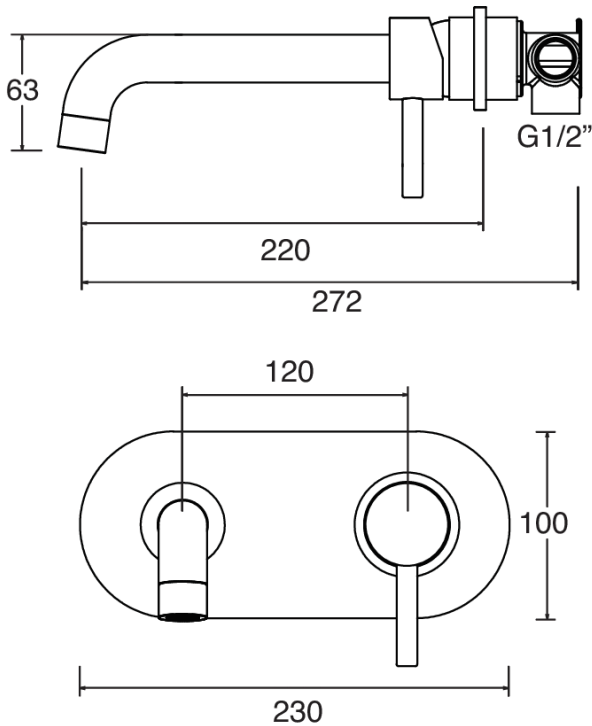

MOTU WALL MOUNTED BATH MIXER 220MM CHROME

- ① Chrome
- Matte Black
- PVD Brushed Brass
- PVD Gunmetal
- ① PVD Brushed Nickel

CONSTRUCTION: Brass

CARTRIDGE/VALVE TYPE: Ceramic Cartridge

SUPPLY: Suitable For All Plumbing Systems

INLET CONNECTIONS: 1/2" BSP

WORKING PRESSURES: 0.3 - 5.0 bar

OPERATION: Single lever flow and temperature control

- Contemporary Single Lever Design
- Ceramic Cartridge For Smooth Operation
- One Piece Inwall Breech Assembly For Ease Of Installation
- Products Which Are Easy To Use By All The Family

MTWMBA2CP

Chrome

Open Outlet Flow (Bar - l/min)

BAR	0.3	0.5	1.0	2.0	3.0	4.0	5.0
SPOUT FLOW	5.2	6.4	8.7	12.1	14.6	16.6	18.2

Please Note: Flow rate will be dictated by installation configurations.
Please ensure to check the appropriate flow restrictor information if applicable.
*Please refer to website for full warranty details.

FREEPHONE: 0800 195 1602 | FAX ORDERS: 08444 068 690 | EMAIL: SALES@UK.METHVEN.COM

methven.com