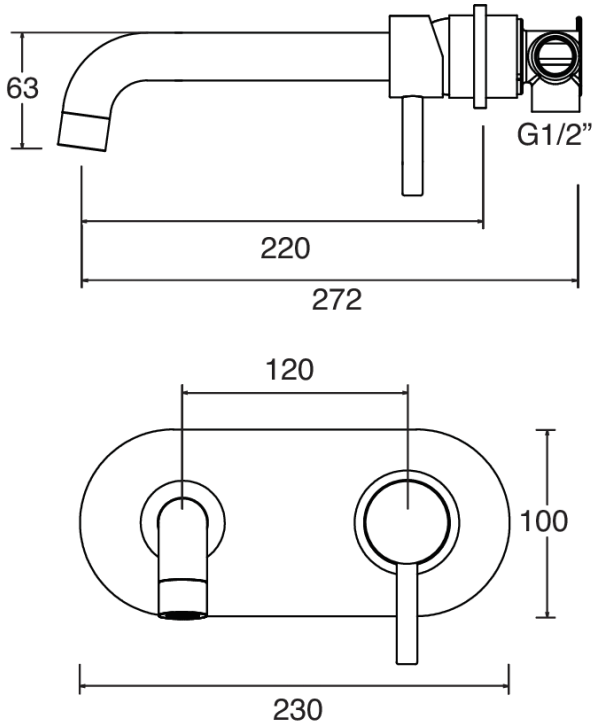

MOTU WALL MOUNTED BATH MIXER 220MM GUNMETAL

- ① Chrome
- Matte Black
- PVD Brushed Brass
- PVD Gunmetal
- ① PVD Brushed Nickel

CONSTRUCTION: Brass

CARTRIDGE/VALVE TYPE: Ceramic Cartridge

SUPPLY: Suitable For All Plumbing Systems

INLET CONNECTIONS: 1/2" BSP

WORKING PRESSURES: 0.3 - 5.0 bar

OPERATION: Single lever flow and temperature control

- On Trend Gunmetal Finish For A Designer Look
- Contemporary Single Lever Design
- Ceramic Cartridge For Smooth Operation
- One Piece Inwall Breech Assembly For Ease Of Installation
- Products Which Are Easy To Use By All The Family

MTWMBA2GM

Gunmetal

Open Outlet Flow (Bar - l/min)

BAR	0.3	0.5	1.0	2.0	3.0	4.0	5.0
SPOUT FLOW	5.2	6.4	8.7	12.1	14.6	16.6	18.2

Please Note: Flow rate will be dictated by installation configurations.
Please ensure to check the appropriate flow restrictor information if applicable.
*Please refer to website for full warranty details.