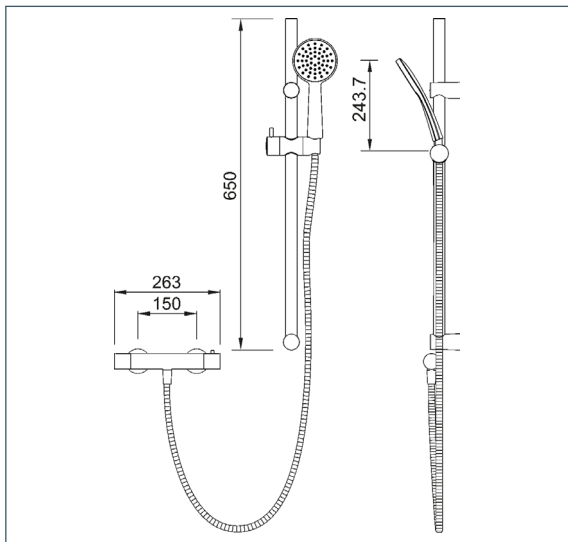

SHOWERS

DevaTM by METHVEN

Pennington

Pennington Bar Shower with Fast Fix

Product Code: PNBS02

Finish: Chrome

Features

Construction:	Brass & ABS Handset
Shower Valve:	Thermostatic
Supply:	Suitable For Low Pressure Systems
Working Pressures:	0.3 - 5.0 bar
Inlet connections:	15mm Compression
Operation:	Separate Flow And Temperature Controls
Handset Function:	1

- 38° C Temperature Hot Stop With Override Facility
- 650mm Riser Rail Features Adjustable Bracket - Ideal For Retrofit
- 100mm Round Handset With Stylish Chrome Faceplate
- Rub Clean Nozzles
- 150Mm Valve Centres
- Fast Fix Valve Connections For Quick And Easy Installation
- Adjustable Handset Slider With Lever Handle
- TMV2 Approved Valve

*Please refer to website for full warranty details.

Flow (Bar - L/min)

Handset

Flow 0.1	Flow 0.3	Flow 0.5	Flow 1.0	Flow 2.0	Flow 3.0	Flow 4.0	Flow 5.0
2.9	4.1	5.9	7.5	11.9	15.6	18.8	21

2303903

NSF2581/0722