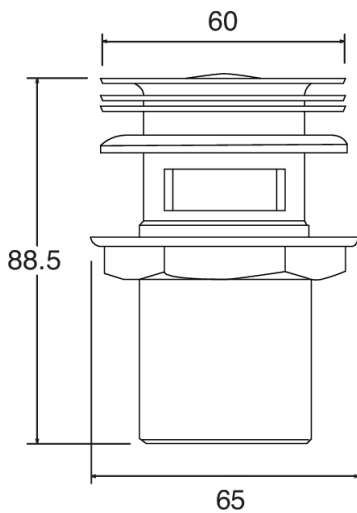

Waste

1 1/4" Brass Slotted Press Top Basin Waste

Product Code:PTW300/017

Finish: Chrome

Features

Construction: Brass

Inlet Connections: 1 1/4" BSP

- Slotted waste for basins with a built in overflow
- Operated by a simple push button mechanism
- Simply push to open and close
- Moving parts unscrew for easy and thorough cleaning
- Standard 1 1/4" BSP inlet connection