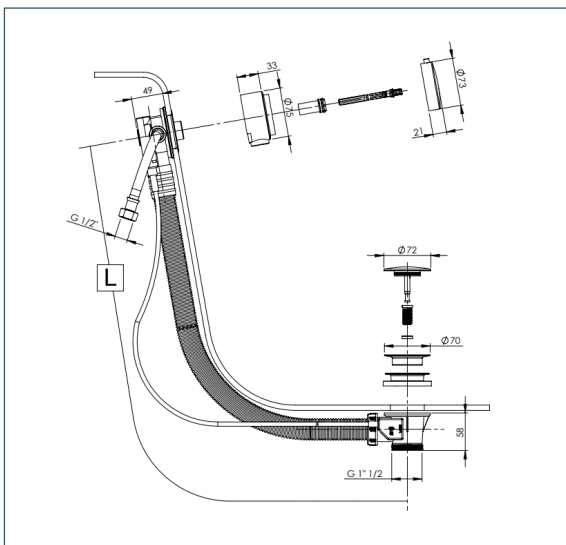

Bath Fill And Overflow

1 1/2" Bath Fill and Overflow Waste Chrome

Product Code: PUW206

Finish: Chrome

Features

- Construction:** Brass
- Valve/Cartridge type:** N/A
- Supply:** Suitable For High Pressure Systems
- Working Pressures:** 0.5 - 5.0 bar
- Inlet connections:** 1 1/2" BSP
- Flexi or Copper:** N/A

· Operated By Over Flow Allowing Hands Free Drainage

*Please refer to website for full warranty details.

Flow (Bar - l/min, open outlet)

Spout

Flow 0.1	Flow 0.3	Flow 0.5	Flow 1.0	Flow 2.0	Flow 3.0	Flow 4.0	Flow 5.0
0	0	10.3	15.1	22.4	28.7	33.4	34.9