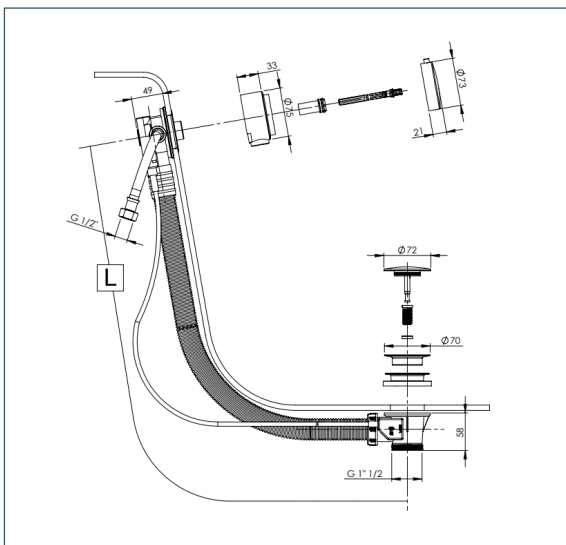

Bath Fill And Overflow

1 1/2" Bath Fill & Overflow Waste Chrome

Product Code: PUW206

Finish: Chrome

Features

- Construction:** Brass
- Valve/Cartridge type:** N/A
- Supply:** Suitable For Low Pressure Systems
- Working Pressures:** 0.1 - 5.0 bar
- Inlet connections:** 1 1/2" BSP
- Flexi or Copper:** N/A

· Operated By Over Flow Allowing Hands Free Drainage

*Please refer to website for full warranty details.

Flow (Bar - l/min, open outlet)

Spout

Flow 0.1	Flow 0.3	Flow 0.5	Flow 1.0	Flow 2.0	Flow 3.0	Flow 4.0	Flow 5.0
6.7	10.4	13.9	20.1	29	35.7	41.5	47.5