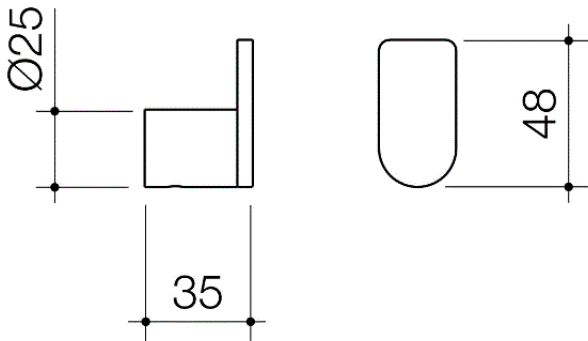

ROBE HOOK - BRUSHED BRASS

CONSTRUCTION: Metal

INLET CONNECTIONS: N/A

- The Perfect Finishing Touch To Your Bathroom
- Metal Construction Ensures Durability
- Contemporary Design And Thin Edge Details To Suit Modern Bathroom

RH01BB

Brushed Brass

Please Note: Flow rate will be dictated by installation configurations.
Please ensure to check the appropriate flow restrictor information if applicable.
*Please refer to website for full warranty details.