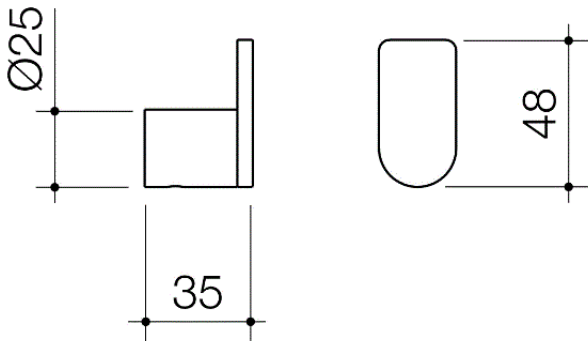

ROBE HOOK - MATTE BLACK

CONSTRUCTION: Metal

INLET CONNECTIONS: N/A

- The Perfect Finishing Touch To Your Bathroom
- Metal Construction Ensures Durability
- Contemporary Design And Thin Edge Details To Suit Modern Bathroom

RH01BK

Matte Black

Please Note: Flow rate will be dictated by installation configurations.
Please ensure to check the appropriate flow restrictor information if applicable.
*Please refer to website for full warranty details.