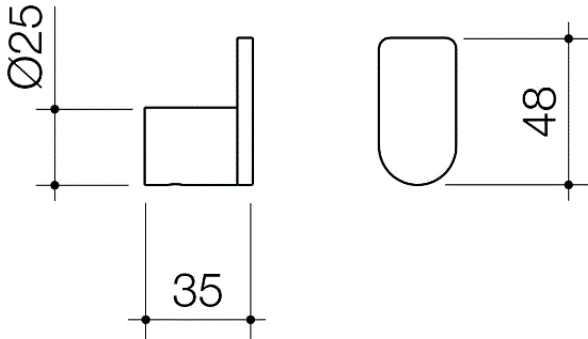

ROBE HOOK - BRUSHED NICKEL

CONSTRUCTION: Metal

INLET CONNECTIONS: N/A

- The Perfect Finishing Touch To Your Bathroom
- Metal Construction Ensures Durability
- Contemporary Design And Thin Edge Details To Suit Modern Bathroom

RH01BN

Brushed Nickel

Please Note: Flow rate will be dictated by installation configurations.
Please ensure to check the appropriate flow restrictor information if applicable.
*Please refer to website for full warranty details.