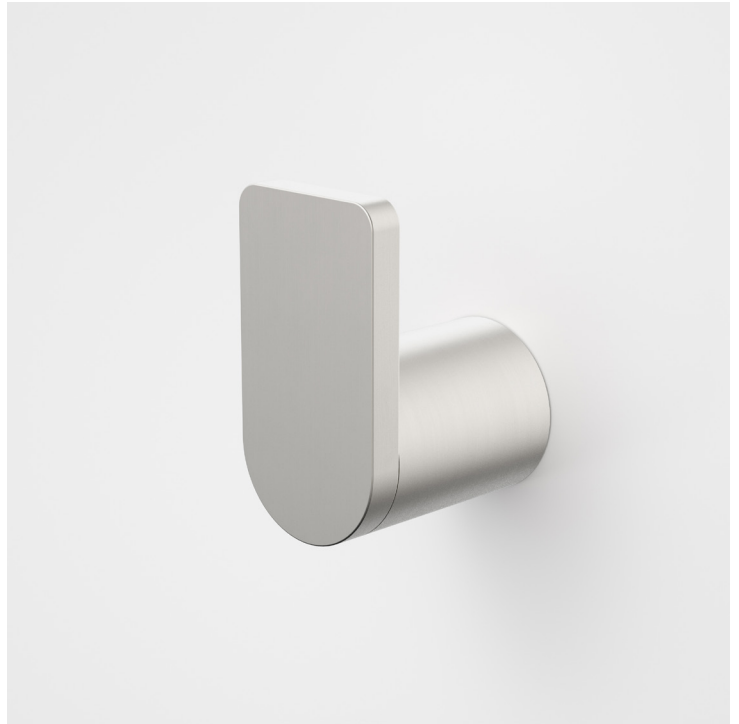

ROBE HOOK - BRUSHED NICKEL

CONSTRUCTION: Metal

INLET CONNECTIONS: N/A

- The Perfect Finishing Touch To Your Bathroom
- Metal Construction Ensures Durability
- Contemporary Design And Thin Edge Details To Suit Modern Bathroom

RH01BN

Brushed Nickel

Please Note: Flow rate will be dictated by installation configurations.
Please ensure to check the appropriate flow restrictor information if applicable.
*Please refer to website for full warranty details.