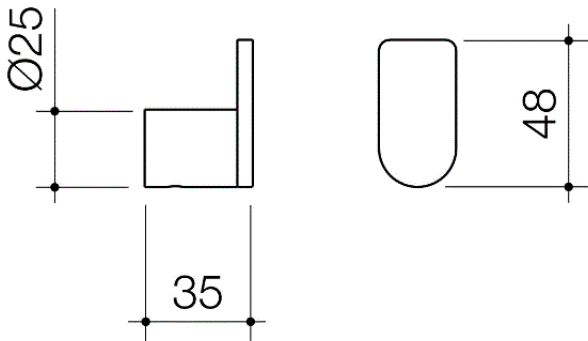

ROBE HOOK - CHROME

CONSTRUCTION: Metal

INLET CONNECTIONS: N/A

- The Perfect Finishing Touch To Your Bathroom
- Metal Construction Ensures Durability
- Contemporary Design And Thin Edge Details To Suit Modern Bathroom

RH01CP

Chrome

Please Note: Flow rate will be dictated by installation configurations.
Please ensure to check the appropriate flow restrictor information if applicable.
*Please refer to website for full warranty details.