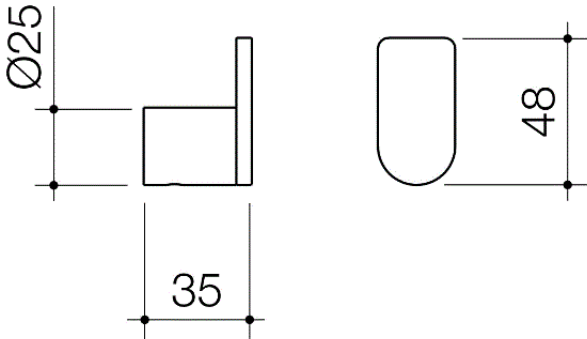

ROBE HOOK - GUNMETAL

CONSTRUCTION: Metal

INLET CONNECTIONS: N/A

- The Perfect Finishing Touch To Your Bathroom
- Metal Construction Ensures Durability
- Contemporary Design And Thin Edge Details To Suit Modern Bathroom

RH01GM

Gunmetal

Please Note: Flow rate will be dictated by installation configurations.
Please ensure to check the appropriate flow restrictor information if applicable.
*Please refer to website for full warranty details.

FREEPHONE: 0800 195 1602 | FAX ORDERS: 08444 068 690 | EMAIL: SALES@UK.METHVEN.COM

methven.com

THE INFORMATION ON THIS SPECIFICATION DOCUMENT WAS CORRECT AT THE DATE OF ISSUE. SOME VARIATION MAY OCCUR DUE TO THE MANUFACTURING TOLERANCES AND SITE SPECIFIC CONDITIONS.