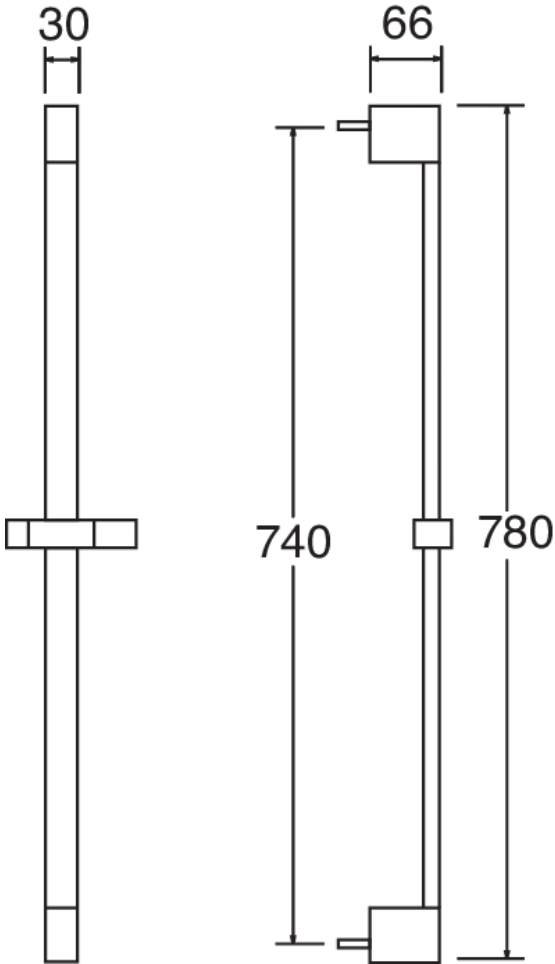

## SQUARE SHOWER RAIL - MATTE BLACK

- Chrome
- Matte Black
- PVD Brushed Brass
- PVD Gunmetal
- PVD Brushed Nickel

CONSTRUCTION: N/A

INLET CONNECTIONS: N/A

RR01BK

Matte Black

Please Note: Flow rate will be dictated by installation configurations.  
Please ensure to check the appropriate flow restrictor information if applicable.  
\*Please refer to website for full warranty details.