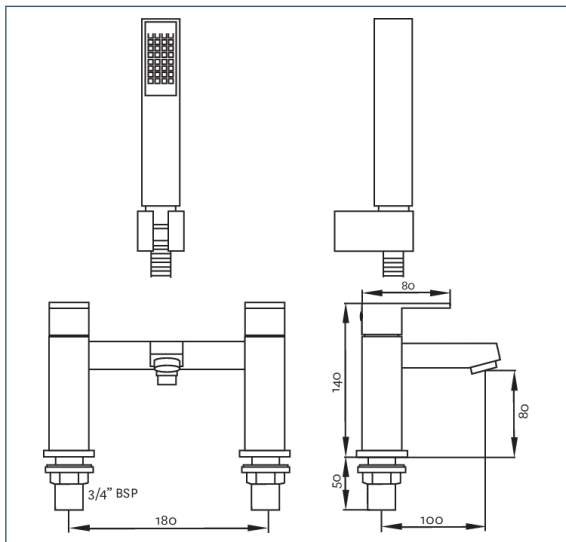

Savvi Mk2

Savvi MK2 Bath Shower Mixer

Product Code: SAVV2106

Finish: Chrome

Features

- Construction: Brass & ABS
- Valve/Cartridge type: 1/4 Turn Ceramic Disc
- Supply: Suitable For Low Pressure Systems
- Working Pressures: 0.3 - 5.0 bar
- Inlet connections: 3/4" BSP

- Comes Complete With Single Mode Shower Kit And Wall Bracket
- 1/4 Turn Ceramic Handles Ensure A Smooth Operation
- Products Which Are Easy To Use By All The Family
- Single Mode Handset

*Please refer to website for full warranty details.

Flow (Bar - l/min, open outlet)

Spout

Flow 0.1	Flow 0.3	Flow 0.5	Flow 1.0	Flow 2.0	Flow 3.0	Flow 4.0	Flow 5.0
3.4	5.3	7.2	10.4	14.9	18.3	21.1	23.6

Handset

2.9	4.6	6.3	9.4	14	17	20.1	22.9
-----	-----	-----	-----	----	----	------	------