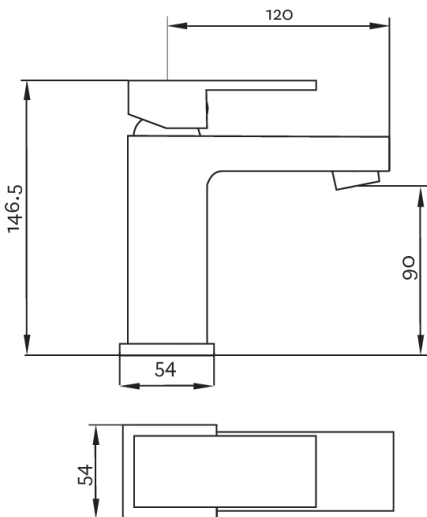

Savvi Mk2

Savvi MK2 Mono Basin Mixer

Product Code: SAVV2113

Finish: Chrome

Features

- **Construction:** Brass
- **Valve/Cartridge type:** Ceramic Cartridge
- **Supply:** Suitable For All Plumbing Systems
- **Working Pressures:** 0.1 - 5.0 bar
- **Inlet connections:** 1/2" BSP
- **Flexi or Copper:** Flexi Tails - M12

- Ceramic Cartridge For Smooth Operation
- Tilt And Turn Temperature And Flow Control
- Comes Complete With Press Top Waste
- Products Which Are Easy To Use By All The Family

*Please refer to website for full warranty details.

Flow (Bar - l/min, open outlet)

Spout

Flow 0.1	Flow 0.3	Flow 0.5	Flow 1.0	Flow 2.0	Flow 3.0	Flow 4.0	Flow 5.0
2.9	4.4	5.8	8.3	11.7	14.4	16.6	18.6

2010075