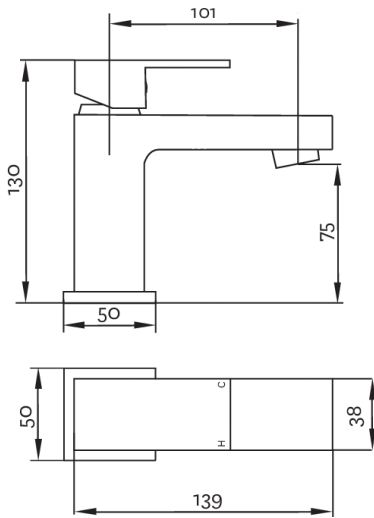

Savvi Mk2

Savvi MK2 Mini Basin Mixer

Product Code: SAVV2313

Finish: Chrome

Features

- **Construction:** Brass
- **Valve/Cartridge type:** 30mm Ceramic Cartridge
- **Supply:** Suitable For Low Pressure Systems
- **Working Pressures:** 0.1 - 5.0 bar
- **Inlet connections:** ½" BSP
- **Flexi or Copper:** Flexi Tails - M10 - 400mm

- Ceramic Cartridge For Smooth Operation And Longer Life
- Tilt And Turn Temperature And Flow Control
- Products Which Are Easy To Use By All The Family

*Please refer to website for full warranty details.

Flow (Bar - l/min, open outlet)

Spout

Flow 0.1	Flow 0.3	Flow 0.5	Flow 1.0	Flow 2.0	Flow 3.0	Flow 4.0	Flow 5.0
2.5	3.8	5.2	7.6	10.7	13.2	15.2	17

2009727

2010320