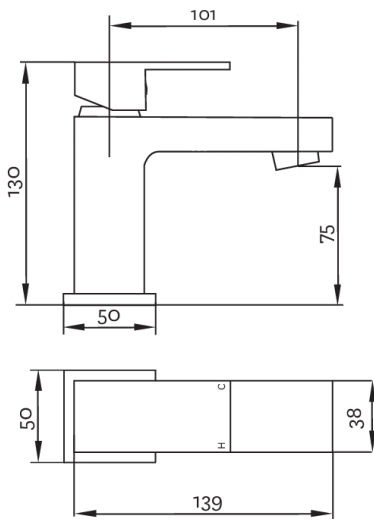

Savvi Mk2

Savvi MK2 Mini Basin Mixer

Product Code: SAVV2313

Finish: Chrome

Features

- **Construction:** Brass
- **Valve/Cartridge type:** 30mm Ceramic Cartridge
- **Supply:** Suitable For Low Pressure Systems
- **Working Pressures:** 0.1 - 5.0 bar
- **Inlet connections:** ½" BSP
- **Flexi or Copper:** Flexi Tails - M10 - 400mm

- Ceramic Cartridge For Smooth Operation And Longer Life
- Tilt And Turn Temperature And Flow Control
- Products Which Are Easy To Use By All The Family

*Please refer to website for full warranty details.

Flow (Bar - l/min, open outlet)

Spout

Flow 0.1	Flow 0.3	Flow 0.5	Flow 1.0	Flow 2.0	Flow 3.0	Flow 4.0	Flow 5.0
2.5	3.8	5.2	7.6	10.7	13.2	15.2	17

2009727

2010320