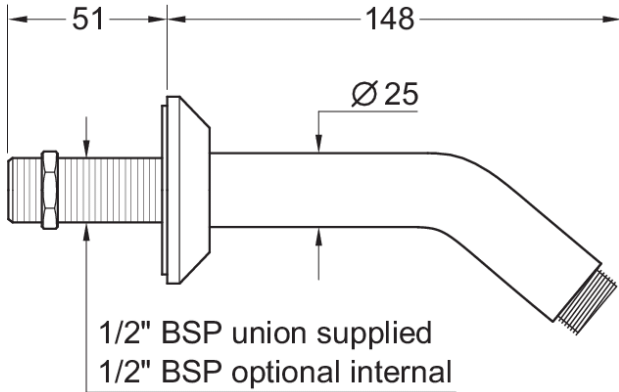

148MM WALL MOUNTED SHOWER ARM

CONSTRUCTION: Brass

INLET CONNECTIONS: 1/2" BSP

- Brass Construction
- Comes Complete With 1/2" Bsp Connection

SAW148

Chrome

2011042

Please Note: Flow rate will be dictated by installation configurations.
Please ensure to check the appropriate flow restrictor information if applicable.
*Please refer to website for full warranty details.