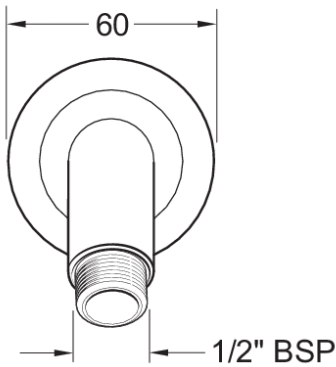

148MM WALL MOUNTED SHOWER ARM

CONSTRUCTION: Brass

INLET CONNECTIONS: 1/2" BSP

- Brass Construction
- Comes Complete With 1/2" Bsp Connection

SAW148

Chrome

2011042

Please Note: Flow rate will be dictated by installation configurations.
Please ensure to check the appropriate flow restrictor information if applicable.
*Please refer to website for full warranty details.