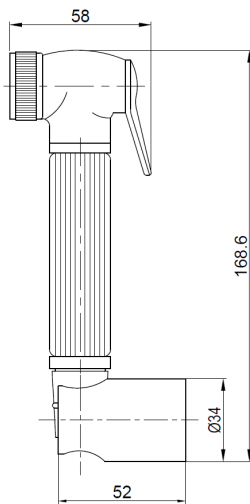

SHOWERS

Shattaf

Brass Shattaff Valve

Product Code: SHA02

Finish: Chrome

DevaTM by METHVEN

Features

Construction:	Brass & ABS
Shower Valve:	N/A
Supply:	Suitable For High Pressure Systems
Working Pressures:	0.5 - 5.0 bar
Inlet connections:	½" BSP
Operation:	
Handset Function:	1

- Includes 1.2M Metal Hose & Abs Wall Bracket
- Single Mode Handset

*Please refer to website for full warranty details.

Flow (Bar - L/min)

Handset

Flow 0.1	Flow 0.3	Flow 0.5	Flow 1.0	Flow 2.0	Flow 3.0	Flow 4.0	Flow 5.0
2.6	4	5.4	8.1	12.1	15.5	18.4	21.3