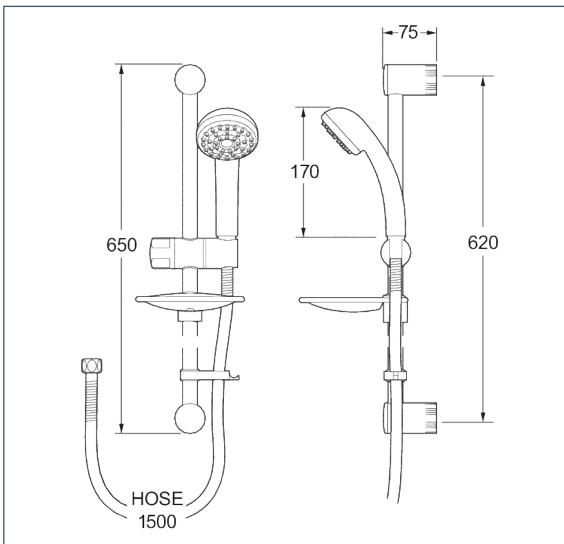

Flow (Bar - L/min)

Handset

Flow 0.1	Flow 0.3	Flow 0.5	Flow 1.0	Flow 2.0	Flow 3.0	Flow 4.0	Flow 5.0
0	0	0	0	0	0	0	0

2103706

2103305

www.deva-uk.com · 0800 195 1602 · sales@uk.methven.com