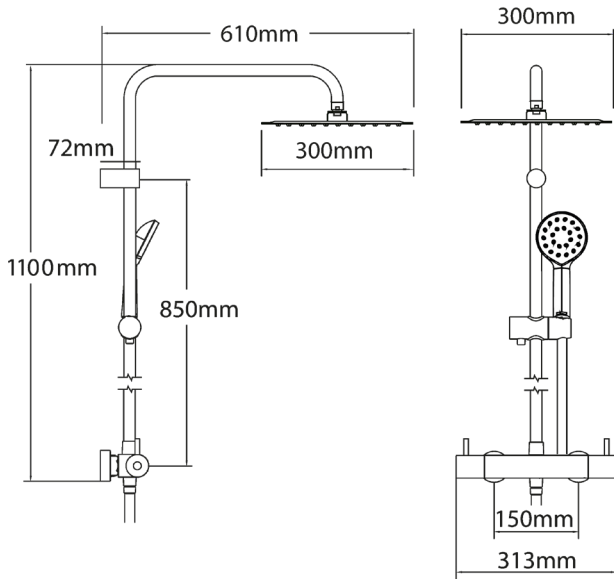

## KIRI MK2 COOL TOUCH DIVERTER SHOWER - MATTE BLACK

**CONSTRUCTION:** Brass & ABS  
**CARTRIDGE/VALVE TYPE:** Thermostatic  
**SUPPLY:** Suitable For High Pressure Systems  
**INLET CONNECTIONS:** 15mm Compression  
**WORKING PRESSURES:** 1.0 - 5.0 bar  
**OPERATION:** Separate Flow And Temperature Controls

- Safe Cool To Touch Body
- 38 C Temperature Hot Stop With Override Facility
- Overhead Can Swivel To Suit Your Bathroom
- Riser Height Of Both Overhead And Handset Can Be Adjusted
- Includes 300Mm Slim Overhead
- Includes Satinjet Kiri Mk2 Handset With Lifetime Warranty
- Water Efficient Without Compromising Performance

### Open Outlet Flow (Bar - l/min)

BAR	0.3	0.5	1.0	2.0	3.0	4.0	5.0
HANDSET FLOW	6	7.3	7.6	7.9	8.3	0	0
OVERHEAD FLOW	5.56	6.81	8	8	8	8	8

2201736

2204348

2201736

Please Note: Flow rate will be dictated by installation configurations.  
 Please ensure to check the appropriate flow restrictor information if applicable.  
 \*Please refer to website for full warranty details.