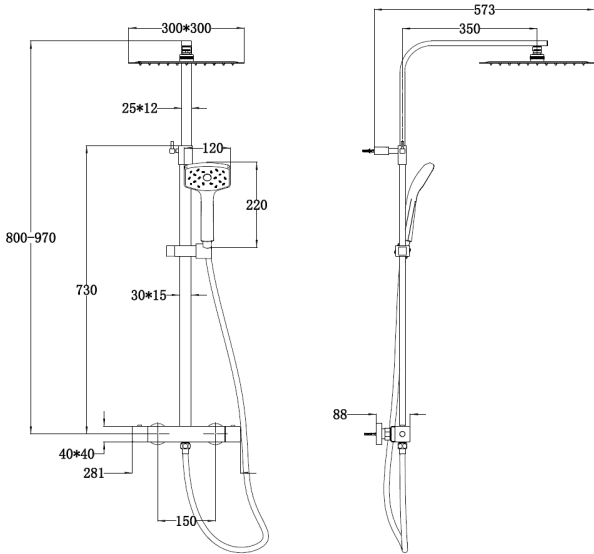

WAIPORI THERMOSTATIC COOL TOUCH DIVERTER SHOWER MATTE BLACK

CONSTRUCTION: Brass & ABS Handset
CARTRIDGE/VALVE TYPE: Thermostatic
SUPPLY: Suitable For High Pressure Systems
INLET CONNECTIONS: 15mm Compression
WORKING PRESSURES: 1.0 - 5.0 bar
OPERATION: Separate Flow And Temperature Controls

- Water Efficient Without Compromising Performance
- Includes 300Mm Overhead At 8L/Min And Satinjet Waipori Handset At 8L/Min
- Valve Is Safe And Cool To Touch Making It Ideal For Families
- Includes Easy Fit Connections
- Overhead Height Can Be Adjusted To Suit Your Family

SJWDS01BK

Matte Black

Open Outlet Flow (Bar - l/min)

BAR	0.1	0.3	0.5	1.0	2.0	3.0	4.0	5.0
HANDSET FLOW	2.9	5.9	7.3	7.8	7.9	8.3	0	0
OVERHEAD FLOW	0	5.7	6.5	8	8	8	8	8

2312732

2211815

2201736

Please Note: Flow rate will be dictated by installation configurations.
 Please ensure to check the appropriate flow restrictor information if applicable.
 *Please refer to website for full warranty details.