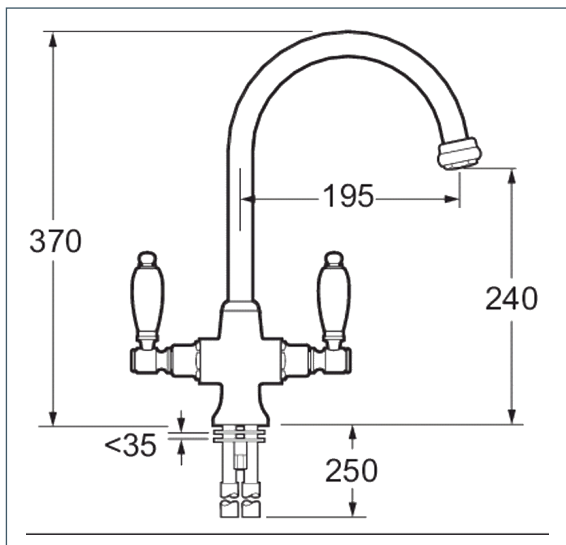

Georgian

Georgian Mono Sink Mixer - Bronze

Product Code: SM056/BZ

Finish: Bronze

Features

- Construction:** Brass
- Valve/Cartridge type:** ¼ Turn Ceramic Disc
- Supply:** Suitable For Low Pressure Systems
- Working Pressures:** 0.1 - 5.0 bar
- Inlet connections:** 15mm Copper
- Flexi or Copper:** Copper Tails

- Swivel Spout
- Dual Flow
- 1/4 Turn Ceramic Handles Ensure A Smooth Operation
- Products Which Are Easy To Use By All The Family

*Please refer to website for full warranty details.

Flow (Bar - l/min, open outlet)

Spout

Flow 0.1	Flow 0.3	Flow 0.5	Flow 1.0	Flow 2.0	Flow 3.0	Flow 4.0	Flow 5.0
7	10.8	14.3	20.7	29.7	36.3	42	47.1

2010732

2011305