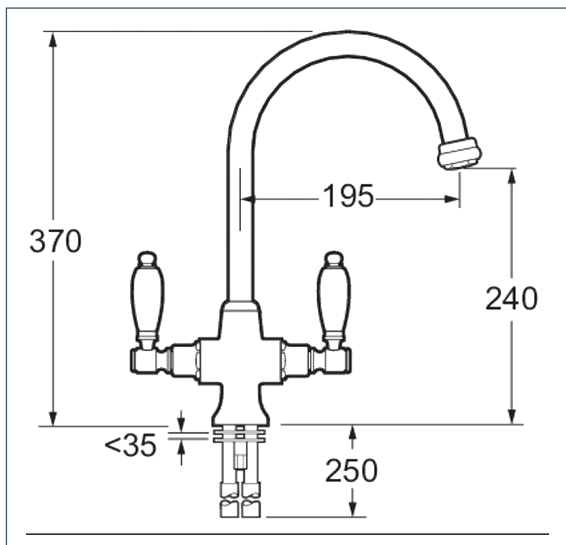

Georgian

Georgian Mono Sink Mixer

Product Code: SM056

Finish: Chrome

Features

- Construction:** Brass
- Valve/Cartridge type:** ¼ Turn Ceramic Disc
- Supply:** Suitable For Low Pressure Systems
- Working Pressures:** 0.1 - 5.0 bar
- Inlet connections:** 15mm Copper
- Flexi or Copper:** Copper Tails

- Swivel Spout
- Dual Flow
- 1/4 Turn Ceramic Handles Ensure A Smooth Operation
- Products Which Are Easy To Use By All The Family

*Please refer to website for full warranty details.

Flow (Bar - l/min, open outlet)

Spout

Flow 0.1	Flow 0.3	Flow 0.5	Flow 1.0	Flow 2.0	Flow 3.0	Flow 4.0	Flow 5.0
7	10.8	14.3	20.7	29.7	36.3	42	47.1

2010732

2011305