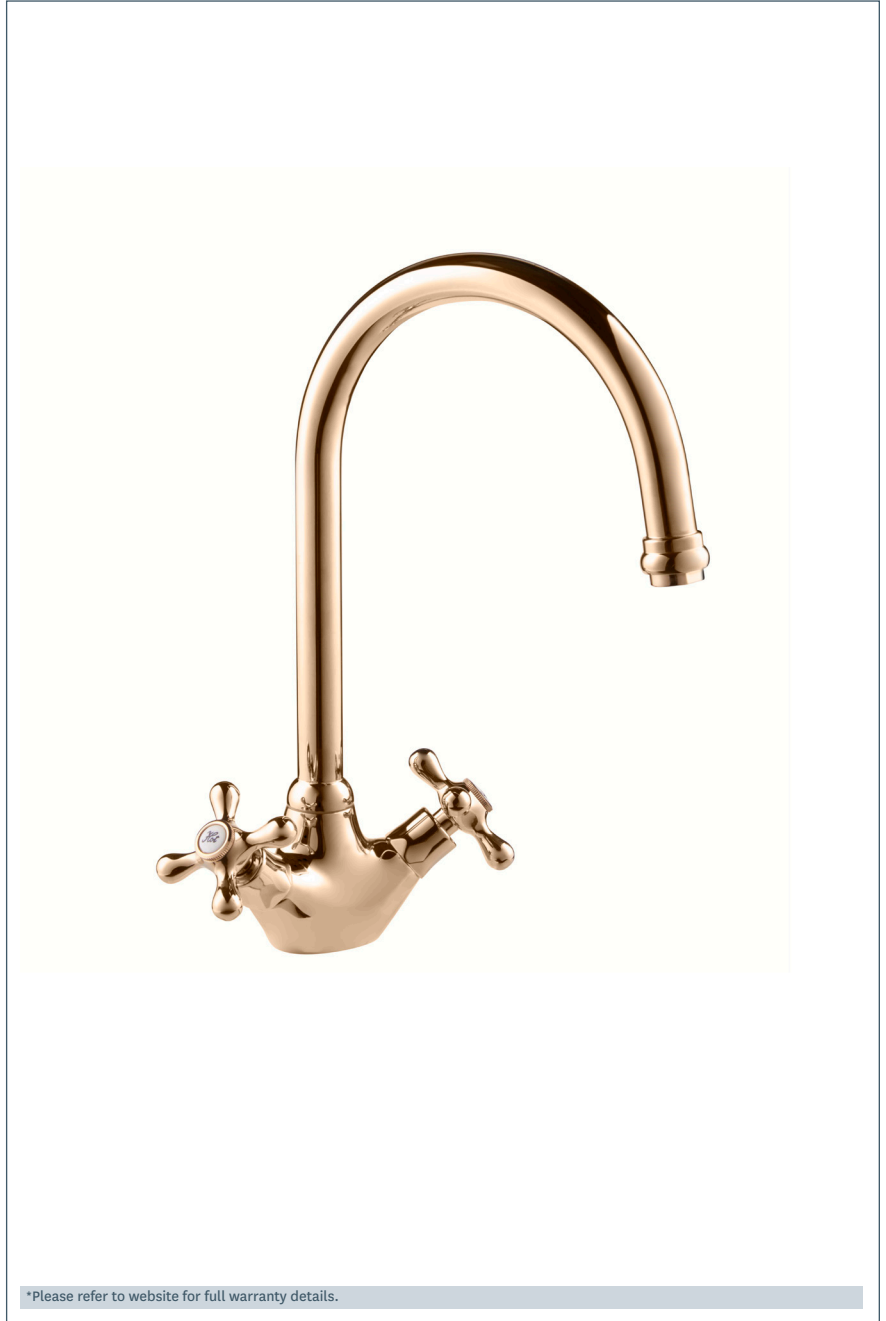

Venetian

Venetian Mono Sink Mixer - Gold

Product Code: SM057/501

Finish: Gold

Features

- Construction:** Brass
- Valve/Cartridge type:** Non-rising Spindle Headworks
- Supply:** Suitable For Low Pressure Systems
- Working Pressures:** 0.1 - 5.0 bar
- Inlet connections:** 15mm Copper
- Flexi or Copper:** Copper Tails

- Classic Monobloc Mixer With Swivel Swan Neck Spout
- Dual Flow
- Twin Handles For Independent Hot & Cold Flow Control

*Please refer to website for full warranty details.

Flow (Bar - l/min, open outlet)

Spout

Flow 0.1	Flow 0.3	Flow 0.5	Flow 1.0	Flow 2.0	Flow 3.0	Flow 4.0	Flow 5.0
8.5	13.1	17.6	25.6	36.9	45.6	52.9	59.2

2010732

2011305