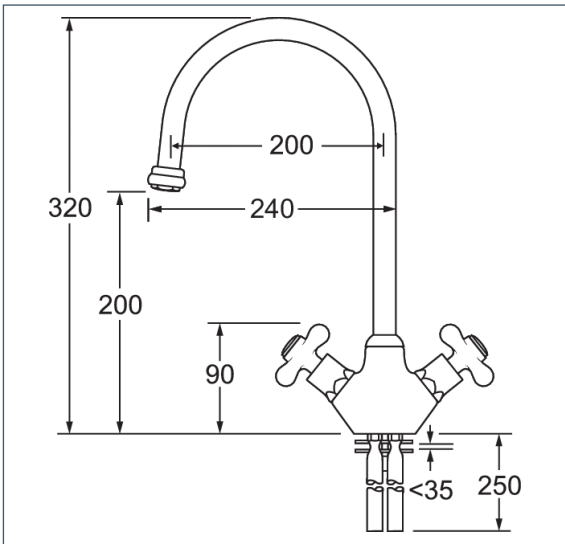

Venetian

Venetian Mono Sink Mixer - Gold

Product Code: SM057/501

Finish: Gold

Features

- Construction:** Brass
- Valve/Cartridge type:** Non-rising Spindle Headworks
- Supply:** Suitable For Low Pressure Systems
- Working Pressures:** 0.1 - 5.0 bar
- Inlet connections:** 15mm Copper
- Flexi or Copper:** Copper Tails

- Classic Monobloc Mixer With Swivel Swan Neck Spout
- Dual Flow
- Twin Handles For Independent Hot & Cold Flow Control

*Please refer to website for full warranty details.

Flow (Bar - l/min, open outlet)

Spout

Flow 0.1	Flow 0.3	Flow 0.5	Flow 1.0	Flow 2.0	Flow 3.0	Flow 4.0	Flow 5.0
8.5	13.1	17.6	25.6	36.9	45.6	52.9	59.2

2010732

2011305