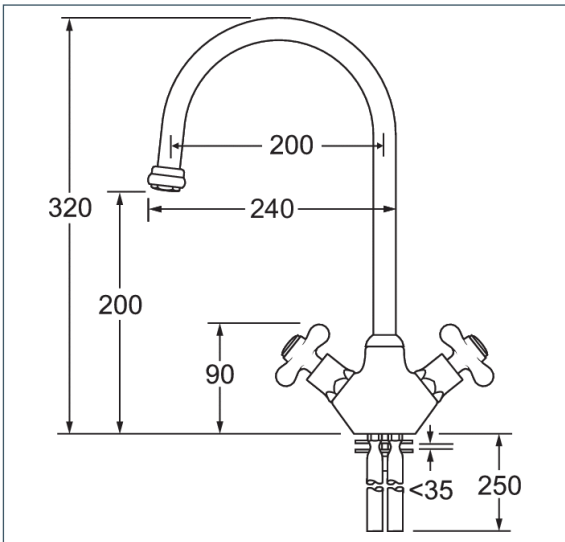

Venetian

Venetian Mono Sink Mixer

Product Code: SM057

Finish: Chrome

Features

- Construction:** Brass
- Valve/Cartridge type:** Non-rising Spindle Headworks
- Supply:** Suitable For Low Pressure Systems
- Working Pressures:** 0.1 - 5.0 bar
- Inlet connections:** 15mm Copper
- Flexi or Copper:** Copper Tails

- Classic Monobloc Mixer With Swivel Swan Neck Spout
- Dual Flow
- Twin Handles For Independent Hot & Cold Flow Control

*Please refer to website for full warranty details.

Flow (Bar - l/min, open outlet)

Spout

Flow 0.1	Flow 0.3	Flow 0.5	Flow 1.0	Flow 2.0	Flow 3.0	Flow 4.0	Flow 5.0
8.5	13.1	17.6	25.6	36.9	45.6	52.9	59.2

2010732

2011305