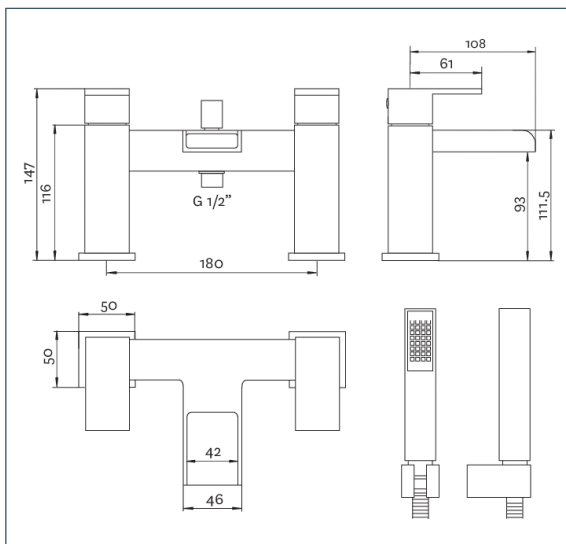

# Sparkle Mk2

Sparkle MK2 Deck Mounted Bath Shower Mixer

Product Code: SPA2106

Finish: Chrome

## Features

- Construction: Brass & ABS
- Valve/Cartridge type: ¼ Turn Ceramic Disc
- Supply: Suitable For Low Pressure Systems
- Working Pressures: 0.3 - 5.0 bar
- Inlet connections: ¾" BSP

- Comes Complete With Single Mode Shower Kit And Wall Bracket
- 1/4 Turn Ceramic Handles Ensure A Smooth Operation
- Single Mode Handset
- Products Which Are Easy To Use By All The Family
- In Full Colour Packaging

## Flow (Bar - l/min, open outlet)