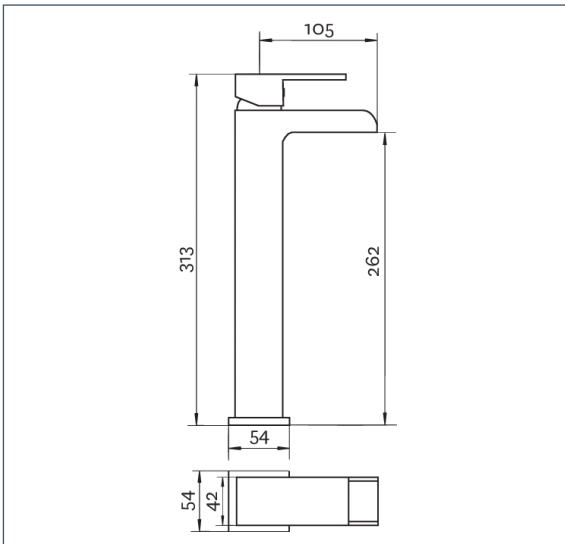

TAPWARE

Sparkle Mk2

Sparkle MK2 Tall Basin Mixer

Product Code: SPA2113/EX

Finish: Chrome

DevaTM by METHVEN

Features

- Construction:** Brass
- Valve/Cartridge type:** 35mm Ceramic Cartridge
- Supply:** Suitable For Low Pressure Systems
- Working Pressures:** 0.1 - 5.0 bar
- Inlet connections:** 1/2" BSP
- Flexi or Copper:** Flexi Tails - M10 - 400mm

Flow (Bar - l/min, open outlet)

Spout

Flow 0.1	Flow 0.3	Flow 0.5	Flow 1.0	Flow 2.0	Flow 3.0	Flow 4.0	Flow 5.0
3.1	4.9	6.7	9.7	14	17.2	19.9	22.3

2009727

2010320

www.deva-uk.com · 0800 195 1602 · sales@uk.methven.com