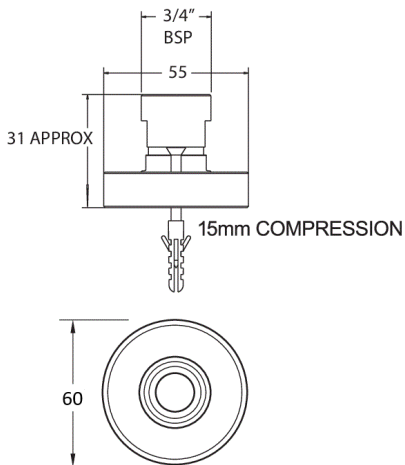

# Shower Accessories

Fast Fix For Bar Showers - Pair

Product Code: SPE11

Finish: Chrome

**Deva**<sup>TM</sup> by METHVEN

## Features

**Construction:** Brass  
**Inlet Connections:** 15mm Compression

- Enables rigid fixing of bar showers
- Sold in pairs
- Brass wall fixings
- Includes chromed metal shrouds
- 3/4" BSP Connections - suitable for most bar valves
- Reduces the risk of leaks as fitting is outside the tiled area
- Makes fitting quicker and easier
- Suitable for round or square valves