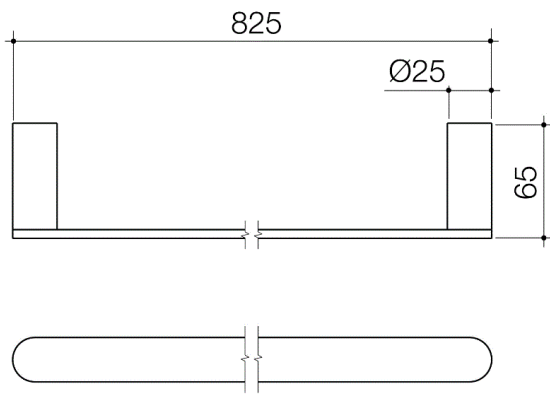

SINGLE TOWEL RAIL - BRUSHED BRASS

CONSTRUCTION: Metal

INLET CONNECTIONS: N/A

- The Perfect Finishing Touch To Your Bathroom
- Metal Construction Ensures Durability
- Contemporary Design And Thin Edge Details To Suit Modern Bathroom

STRO1BB

Brushed Brass

Please Note: Flow rate will be dictated by installation configurations.
Please ensure to check the appropriate flow restrictor information if applicable.
*Please refer to website for full warranty details.