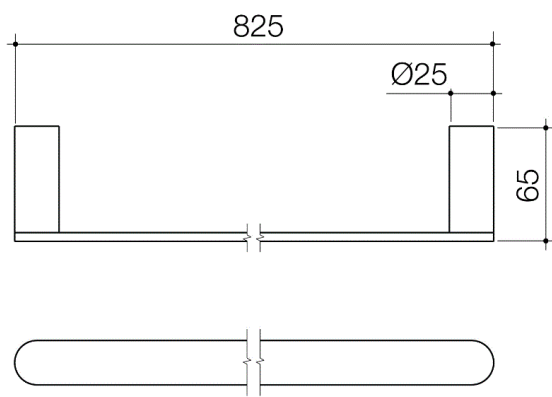

## SINGLE TOWEL RAIL - MATTE BLACK

**CONSTRUCTION:** Metal

**INLET CONNECTIONS:** N/A

- The Perfect Finishing Touch To Your Bathroom
- Metal Construction Ensures Durability
- Contemporary Design And Thin Edge Details To Suit Modern Bathroom

STRo1BK

Matte Black

Please Note: Flow rate will be dictated by installation configurations.  
Please ensure to check the appropriate flow restrictor information if applicable.  
\*Please refer to website for full warranty details.