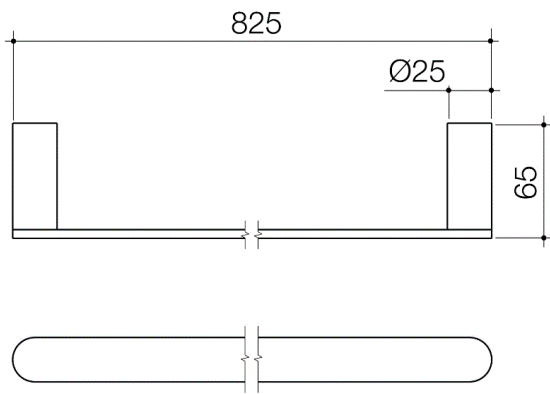

SINGLE TOWEL RAIL - BRUSHED NICKEL

CONSTRUCTION: Metal

INLET CONNECTIONS: N/A

- The Perfect Finishing Touch To Your Bathroom
- Metal Construction Ensures Durability
- Contemporary Design And Thin Edge Details To Suit Modern Bathroom

STRO1BN

Brushed Nickel

Please Note: Flow rate will be dictated by installation configurations.
Please ensure to check the appropriate flow restrictor information if applicable.
*Please refer to website for full warranty details.