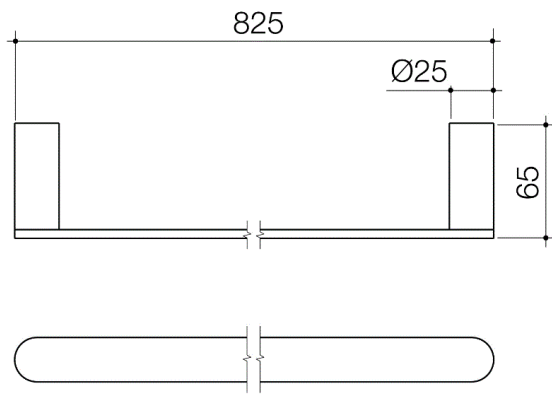

SINGLE TOWEL RAIL - CHROME

CONSTRUCTION: Metal

INLET CONNECTIONS: N/A

- The Perfect Finishing Touch To Your Bathroom
- Metal Construction Ensures Durability
- Contemporary Design And Thin Edge Details To Suit Modern Bathroom

STRo1CP

Chrome

Please Note: Flow rate will be dictated by installation configurations.
Please ensure to check the appropriate flow restrictor information if applicable.
*Please refer to website for full warranty details.