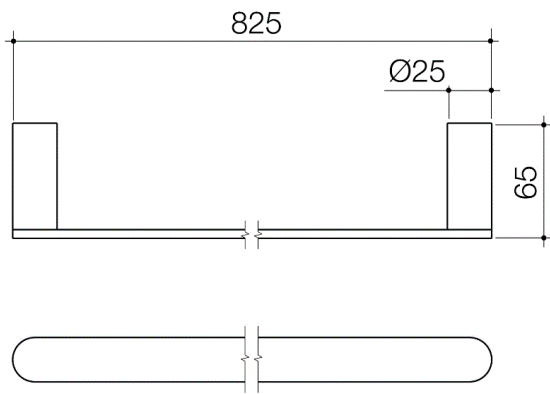

SINGLE TOWEL RAIL - GUNMETAL

CONSTRUCTION: Metal

INLET CONNECTIONS: N/A

- The Perfect Finishing Touch To Your Bathroom
- Metal Construction Ensures Durability
- Contemporary Design And Thin Edge Details To Suit Modern Bathroom

STRo1GM

Gunmetal

Please Note: Flow rate will be dictated by installation configurations.
Please ensure to check the appropriate flow restrictor information if applicable.
*Please refer to website for full warranty details.