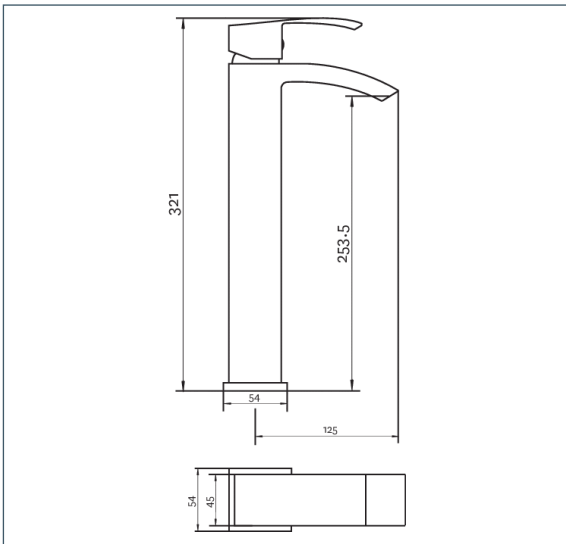

Swoop Mk2

Swoop MK2 Tall Mono Basin Mixer

Product Code: SWO2113/EX

Finish: Chrome

Features

- Construction:** Brass
- Valve/Cartridge type:** Ceramic Cartridge
- Supply:** Suitable For All Plumbing Systems
- Working Pressures:** 0.1 - 5.0 bar
- Inlet connections:** 1/2" BSP
- Flexi or Copper:** Flexi Tails - M10

Flow (Bar - l/min, open outlet)

Spout

Flow 0.1	Flow 0.3	Flow 0.5	Flow 1.0	Flow 2.0	Flow 3.0	Flow 4.0	Flow 5.0
3.6	5.6	7.4	10.8	15.5	19	22	24.6

2010075