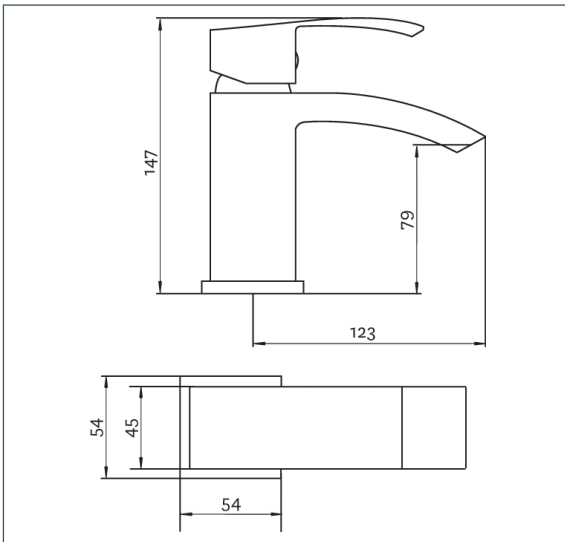

Flow (Bar - l/min, open outlet)

Spout

Flow 0.1	Flow 0.3	Flow 0.5	Flow 1.0	Flow 2.0	Flow 3.0	Flow 4.0	Flow 5.0
4.5	6.9	9.1	13.2	18.9	23.2	26.8	30

2010075