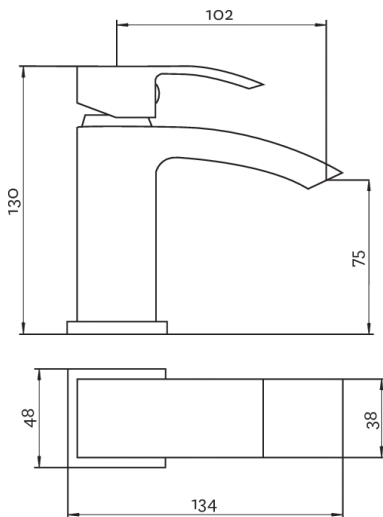

Swoop Mk2

Swoop MK2 Mini Basin Mixer

Product Code: SWO2313

Finish: Chrome

Features

- **Construction:** Brass
- **Valve/Cartridge type:** 30mm Ceramic Cartridge
- **Supply:** Suitable For Low Pressure Systems
- **Working Pressures:** 0.1 - 5.0 bar
- **Inlet connections:** 1/2" BSP
- **Flexi or Copper:** Flexi Tails - M10 - 400mm

- Ceramic Cartridge For Smooth Operation
- Tilt And Turn Temperature And Flow Control
- Products Which Are Easy To Use By All The Family
- In Full Colour Packaging

*Please refer to website for full warranty details.

Flow (Bar - l/min, open outlet)

Spout

Flow 0.1	Flow 0.3	Flow 0.5	Flow 1.0	Flow 2.0	Flow 3.0	Flow 4.0	Flow 5.0
3.1	4.9	6.6	9.5	13.6	16.7	19.3	21.6

2010075