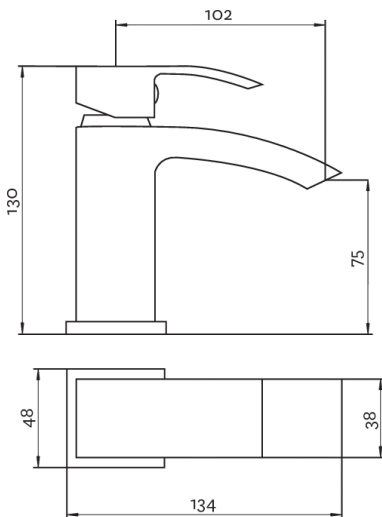

Swoop Mk2

Swoop MK2 Mini Mono Basin Mixer

Product Code: SWO2313

Finish: Chrome

Features

- **Construction:** Brass
- **Valve/Cartridge type:** Ceramic Cartridge
- **Supply:** Suitable For All Plumbing Systems
- **Working Pressures:** 0.1 - 5.0 bar
- **Inlet connections:** 1/2" BSP
- **Flexi or Copper:** Flexi Tails - M10

- Ceramic Cartridge For Smooth Operation
- Tilt And Turn Temperature And Flow Control
- Products Which Are Easy To Use By All The Family
- In Full Colour Packaging

*Please refer to website for full warranty details.

Flow (Bar - l/min, open outlet)

Spout

Flow 0.1	Flow 0.3	Flow 0.5	Flow 1.0	Flow 2.0	Flow 3.0	Flow 4.0	Flow 5.0
3.1	4.9	6.6	9.5	13.6	16.7	19.3	21.6

2010075