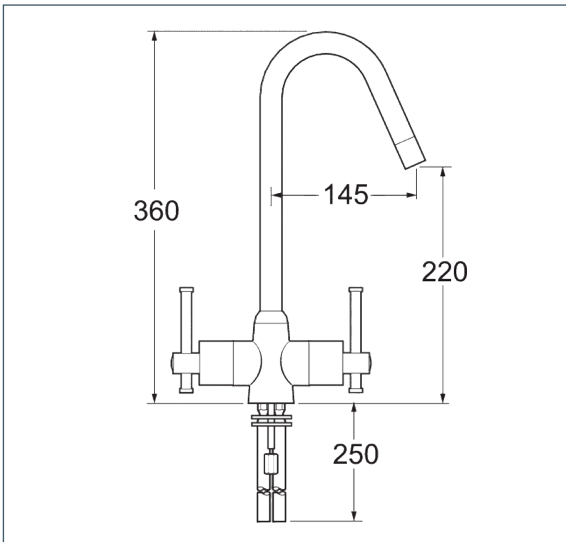

Flow (Bar - l/min, open outlet)

Spout

Flow 0.1	Flow 0.3	Flow 0.5	Flow 1.0	Flow 2.0	Flow 3.0	Flow 4.0	Flow 5.0
7.1	11	14.6	21.3	31.1	38.3	44.4	49.4

2207726

2303800