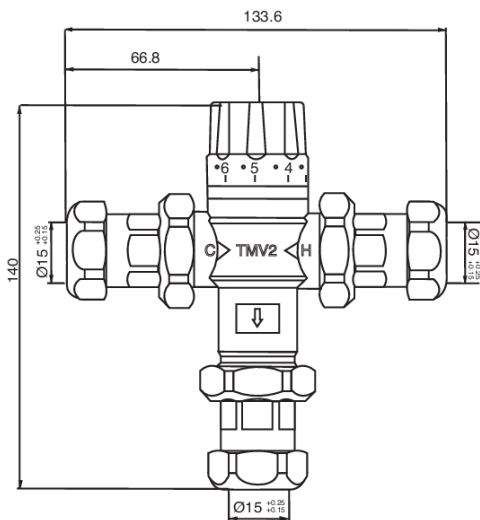

VALVES

Thermostatic

15mm Thermostatic Blending Valve

Product Code: TBV008

Finish: Chrome

Deva^{TM} by METHVEN

Features

- **Construction:** Brass
- **Shower Valve:** Ceramic Disc
- **Supply:** Suitable For Low Pressure Systems
- **Working Pressures:** 0.2 - 5.0 bar
- **Inlet connections:** 15mm Compression
- **Operation:**

- Prevents Scalding By Accurately Controlling The Water Temperature
- Approved At High And Low Pressure Designations
- For Single Outlet

*Please refer to website for full warranty details.

Flow (Bar - l/min, open outlet)

Outlet

Flow 0.1	Flow 0.3	Flow 0.5	Flow 1.0	Flow 2.0	Flow 3.0	Flow 4.0	Flow 5.0
5	8	11.2	17.5	23	27	30	34

2003083

NSF2358/0820

NSF2359 rev.1

www.deva-uk.com · 0800 195 1602 · sales@uk.methven.com