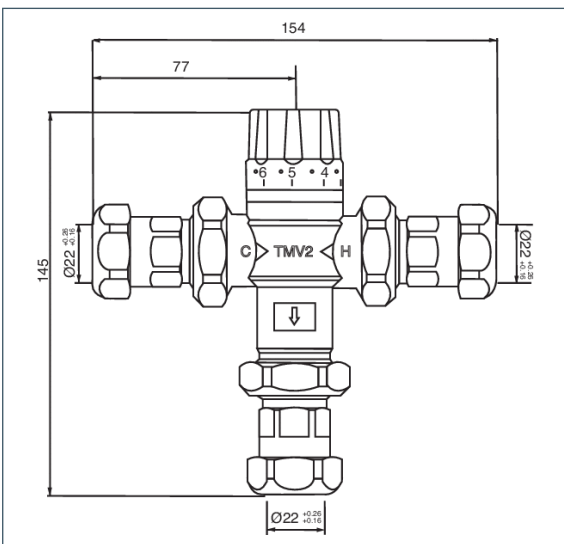

*Please refer to website for full warranty details.