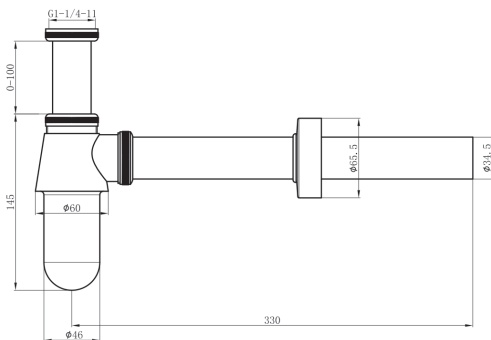

Bottle Trap

1 1/4" Bottle Trap With Wall Extension - Gold

Product Code: TCP625/501

Finish: Gold

Features

Construction: Brass
Inlet Connections: 1 1/4" BSP

- Solid Brass construction
- 32mm compression outlet connection
- Adjustable extension tube
- Includes sealing washer
- Complies to BS EN 274-1