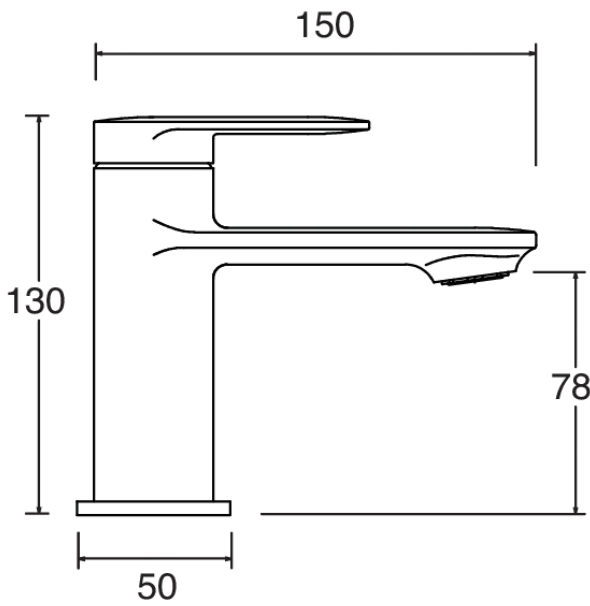

TASMAN MINI BASIN MIXER - MATTE BLACK

 Chrome
 Matte Black

CONSTRUCTION: Brass

CARTRIDGE/VALVE TYPE: 30mm Ceramic Cartridge

SUPPLY: Suitable For High Pressure Systems

INLET CONNECTIONS: 1/2" BSP

WORKING PRESSURES: 0.3 - 5.0 bar

OPERATION: Single lever flow and temperature control

- On Trend Matte Black Finish For A Designer Look
- Sleek And Ergonomic Contemporary Design
- Ceramic Cartridge For Smooth Operation
- Fitted With A 4 L/Min Flow Regulator
- Slim Stream Aerator With Directional Swivel
- Products Which Are Easy To Use By All The Family
- Includes Press Top Waste