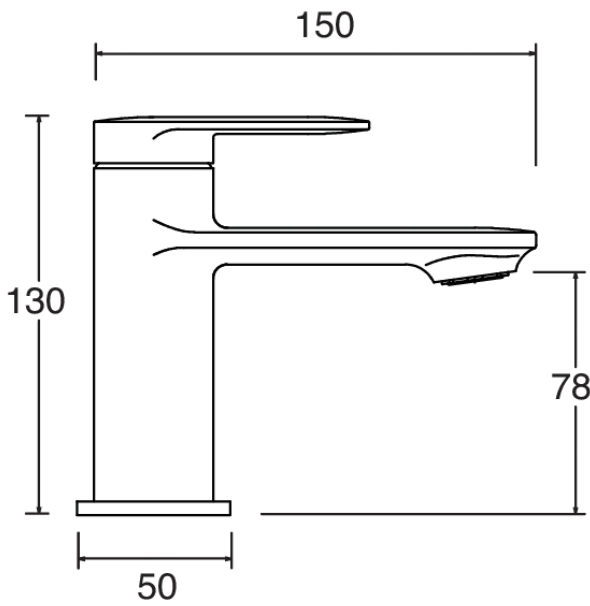

## TASMAN MINI BASIN MIXER - CHROME

Chrome  
 Matte Black

**CONSTRUCTION:** Brass

**CARTRIDGE/VALVE TYPE:** 30mm Ceramic Cartridge

**SUPPLY:** Suitable For High Pressure Systems

**INLET CONNECTIONS:** 1/2" BSP

**WORKING PRESSURES:** 0.3 - 5.0 bar

**OPERATION:** Single lever flow and temperature control

- Sleek And Ergonomic Contemporary Design
- Ceramic Cartridge For Smooth Operation
- Fitted With A 4 L/Min Flow Regulator
- Slim Stream Aerator With Directional Swivel
- Products Which Are Easy To Use By All The Family
- Includes Press Top Waste