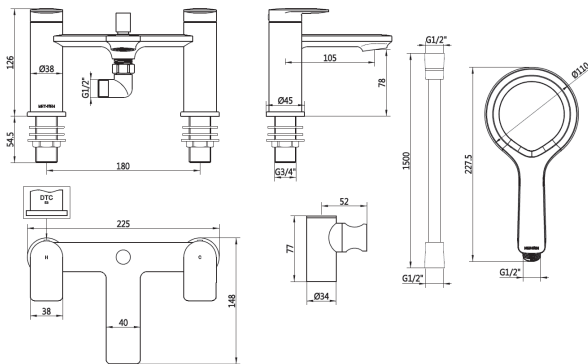

TASMAN BATH SHOWER MIXER - CHROME

CONSTRUCTION: Brass

CARTRIDGE/VALVE TYPE: 3/4" QUARTER TURN

SUPPLY: Suitable For Low Pressure Systems

INLET CONNECTIONS: 3/4" BSP

WORKING PRESSURES: 0.1 - 5.0 bar

OPERATION: Separate Flow And Temperature Controls

- Sleek And Ergonomic Contemporary Design
- Includes Aurajet™ Aio Handset, Fitted With 6 L/Min Flow Regulator
- Water Efficient Without Compromising Showering Performance
- Ceramic Disc Handles Ensure A Smooth Operation
- Products Which Are Easy To Use By All The Family

TMBSMCP

Chrome

Open Outlet Flow (Bar - l/min)

BAR	0.1	0.3	0.5	1.0	2.0	3.0	4.0	5.0
SPOUT FLOW	7.7	11.5	15.1	21.6	30.9	37.9	43.9	49
HANDSET FLOW	1.712	2.7	3.6	4.7	4.9	5.1	5.1	5.3

2207366

2207711

Please Note: Flow rate will be dictated by installation configurations.
Please ensure to check the appropriate flow restrictor information if applicable.
*Please refer to website for full warranty details.