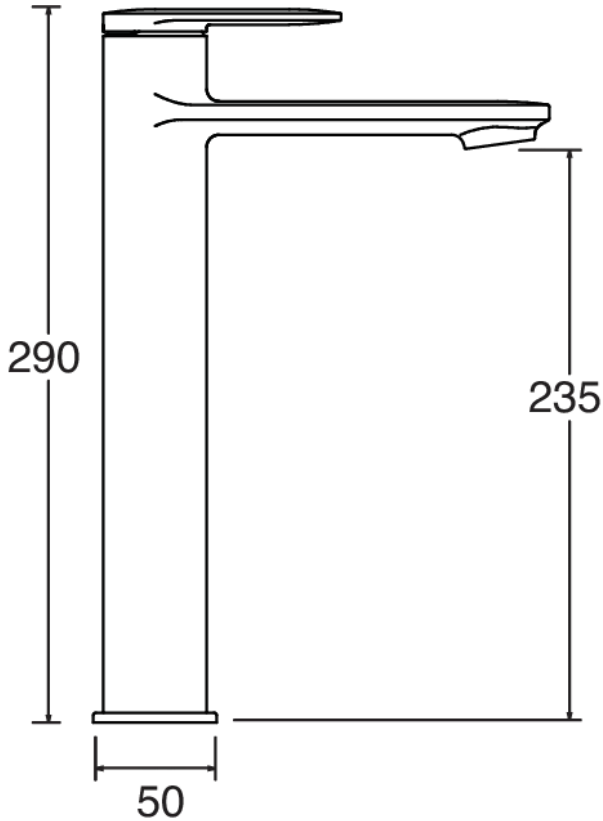

TASMAN TALL MIXER MATTE BLACK

Chrome
 Matte Black

CONSTRUCTION: Brass

CARTRIDGE/VALVE TYPE: Ceramic Cartridge

SUPPLY: Suitable For All Plumbing Systems

INLET CONNECTIONS: 1/2" BSP

WORKING PRESSURES: 0.3 - 5.0 bar

OPERATION: Single lever flow and temperature control

- On Trend Matte Black Finish For A Designer Look
- Sleek And Ergonomic Contemporary Design
- Ceramic Cartridge For Smooth Operation
- Fitted With A 4 L/Min Flow Regulator
- Slim Stream Aerator With Directional Swivel
- Products Which Are Easy To Use By All The Family

TMTBBK

Open Outlet Flow (Bar - l/min)

BAR	0.3	0.5	1.0	2.0	3.0	4.0	5.0
SPOUT FLOW	2.5	3.1	4.2	4.5	4.3	4.6	4.7

Matte Black

2110705

2110316

Please Note: Flow rate will be dictated by installation configurations.
Please ensure to check the appropriate flow restrictor information if applicable.