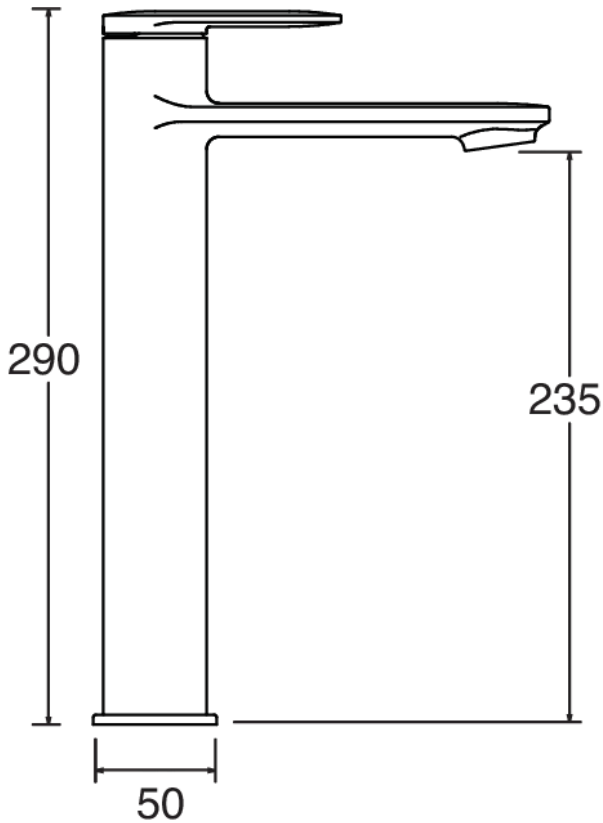

TASMAN TALL MIXER CHROME

Chrome
Matte Black

CONSTRUCTION: Brass
CARTRIDGE/VALVE TYPE: Ceramic Cartridge
SUPPLY: Suitable For All Plumbing Systems
INLET CONNECTIONS: 1/2" BSP
WORKING PRESSURES: 0.3 - 5.0 bar
OPERATION: Single lever flow and temperature control

- Sleek And Ergonomic Contemporary Design
- Ceramic Cartridge For Smooth Operation
- Fitted With A 4 L/Min Flow Regulator
- Slim Stream Aerator With Directional Swivel
- Products Which Are Easy To Use By All The Family

TMTBCP

Open Outlet Flow (Bar - l/min)

BAR	0.3	0.5	1.0	2.0	3.0	4.0	5.0
SPOUT FLOW	2.5	3.1	4.2	4.5	4.3	4.6	4.7

Chrome

2110705

2110316

Please Note: Flow rate will be dictated by installation configurations.
Please ensure to check the appropriate flow restrictor information if applicable.
*Please refer to website for full warranty details.

FREEPHONE: 0800 195 1602 | FAX ORDERS: 08444 068 690 | EMAIL: SALES@UK.METHVEN.COM

methven.com