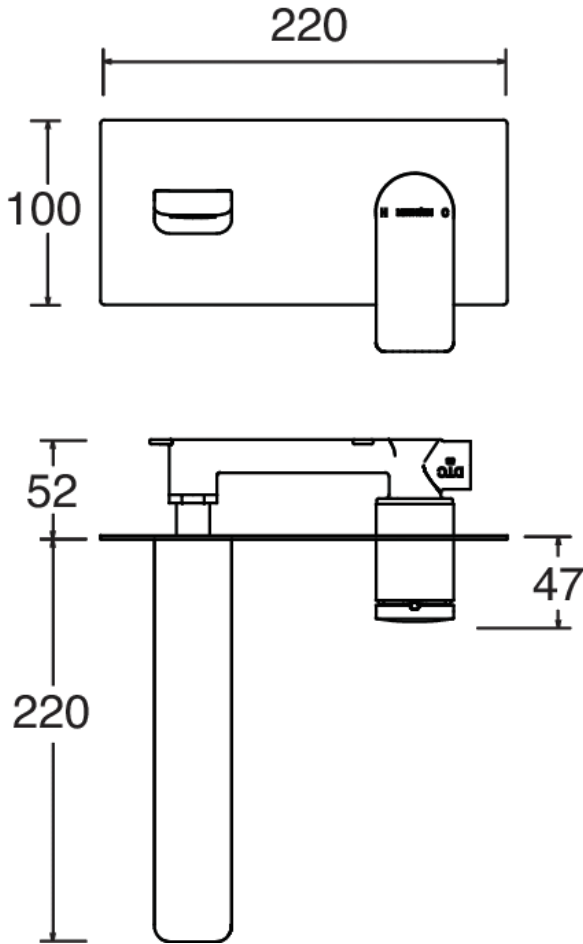

TASMAN WALL MOUNTED BATH MIXER CHROME

● Chrome
● Matte Black

- Sleek And Ergonomic Contemporary Design
- Ceramic Cartridge For Smooth Operation
- One Piece Inwall Breech Assembly For Ease Of Installation
- Products Which Are Easy To Use By All The Family

CONSTRUCTION: Brass

CARTRIDGE/VALVE TYPE: Ceramic Cartridge

SUPPLY: Suitable For All Plumbing Systems

INLET CONNECTIONS: 1/2" BSP

WORKING PRESSURES: 0.3 - 5.0 bar

OPERATION: Single lever flow and temperature control

TMWMBFCP

Chrome

Open Outlet Flow (Bar - l/min)

BAR	0.3	0.5	1.0	2.0	3.0	4.0	5.0
SPOUT FLOW	7	9.1	12.6	17.9	22.1	25.4	27.5

2110703

2110317

Please Note: Flow rate will be dictated by installation configurations.
Please ensure to check the appropriate flow restrictor information if applicable.
*Please refer to website for full warranty details.