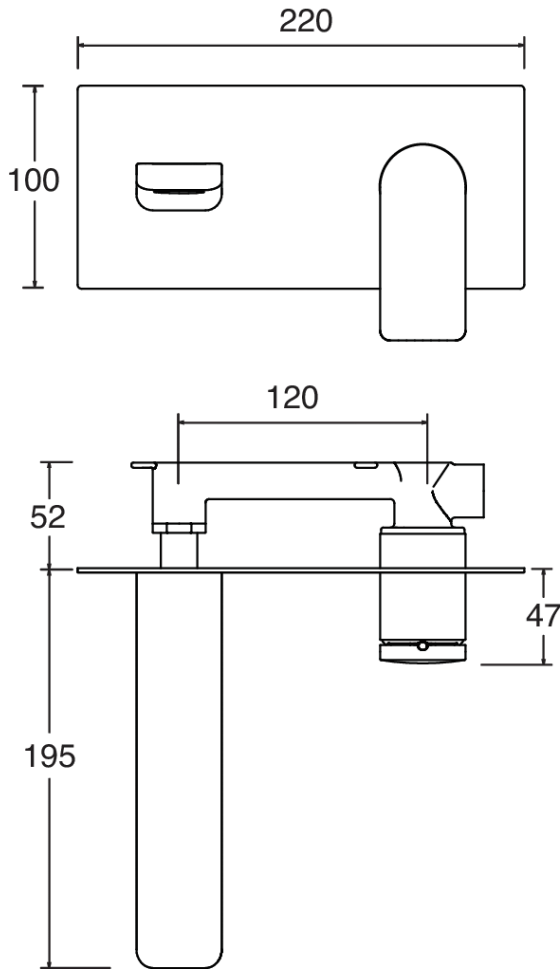

TASMAN WALL MOUNTED BASIN MIXER MATTE BLACK

- ☐ Chrome
- ☒ Matte Black

- On Trend Matte Black Finish For A Designer Look
- Sleek And Ergonomic Contemporary Design
- Ceramic Cartridge For Smooth Operation
- Fitted With A 4 L/Min Flow Regulator
- Slim Stream Aerator With Directional Swivel
- One Piece Inwall Breech Assembly For Ease Of Installation
- Products Which Are Easy To Use By All The Family

CONSTRUCTION: Brass

CARTRIDGE/VALVE TYPE: Ceramic Cartridge

SUPPLY: Suitable For All Plumbing Systems

INLET CONNECTIONS: 1/2" BSP

WORKING PRESSURES: 0.1 - 5.0 bar

OPERATION: Single lever flow and temperature control

TMWMBK

Open Outlet Flow (Bar - l/min)

BAR	0.3	0.5	1.0	2.0	3.0	4.0	5.0
SPOUT FLOW	2.5	3.1	4.2	4.5	4.3	4.6	4.7

Matte Black

2110703

2110317

Please Note: Flow rate will be dictated by installation configurations.
Please ensure to check the appropriate flow restrictor information if applicable.
*Please refer to website for full warranty details.

FREEPHONE: 0800 195 1602 | FAX ORDERS: 08444 068 690 | EMAIL: SALES@UK.METHVEN.COM

methven.com