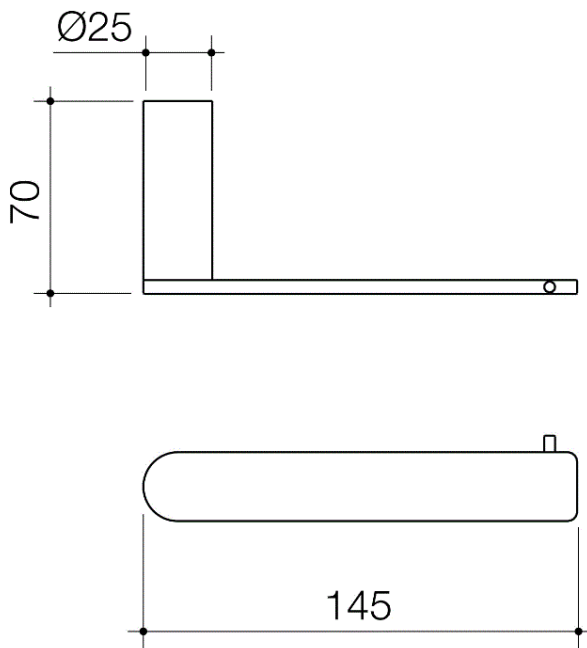

TOILET ROLL HOLDER - CHROME

CONSTRUCTION: Metal

INLET CONNECTIONS: N/A

- The Perfect Finishing Touch To Your Bathroom
- Metal Construction Ensures Durability
- Contemporary Design And Thin Edge Details To Suit Modern Bathroom

TRH01CP

Chrome

Please Note: Flow rate will be dictated by installation configurations.
Please ensure to check the appropriate flow restrictor information if applicable.
*Please refer to website for full warranty details.