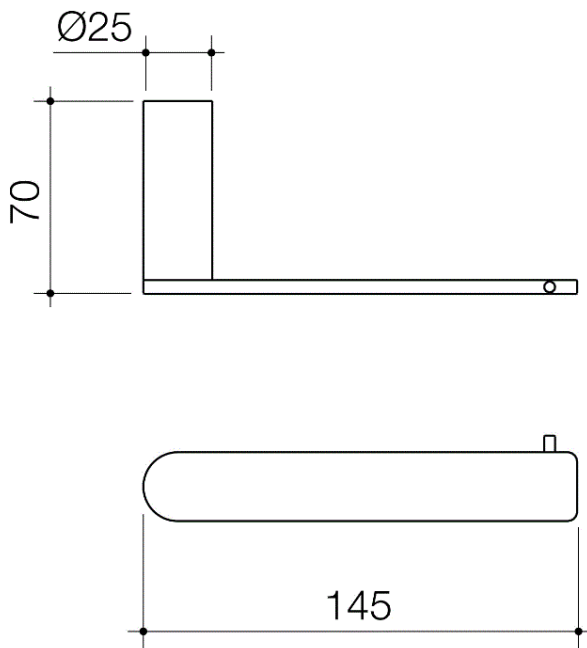

## TOILET ROLL HOLDER - GUNMETAL

**CONSTRUCTION:** Metal

**INLET CONNECTIONS:** N/A

- The Perfect Finishing Touch To Your Bathroom
- Metal Construction Ensures Durability
- Contemporary Design And Thin Edge Details To Suit Modern Bathroom

TRH01GM

Gunmetal

Please Note: Flow rate will be dictated by installation configurations.  
Please ensure to check the appropriate flow restrictor information if applicable.  
\*Please refer to website for full warranty details.