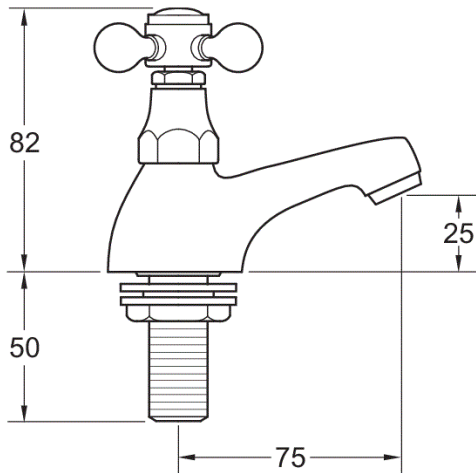

# Tudor

Tudor Basin Taps - Gold

Product Code: TUD01/501

Finish: Gold

## Features

- Construction:** Brass & Resin
- Valve/Cartridge type:** Compression Valve
- Supply:** Suitable For Low Pressure Systems
- Working Pressures:** 0.1 - 5.0 bar
- Inlet connections:** 1/2" BSP
- Flexi or Copper:** N/A

### Spout

Flow 0.1	Flow 0.3	Flow 0.5	Flow 1.0	Flow 2.0	Flow 3.0	Flow 4.0	Flow 5.0
5.8	9.2	12.4	18	25.8	31.8	36.8	41.2

2007732

2007340