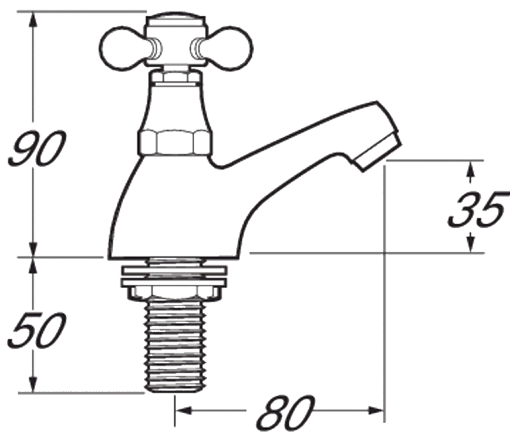

Tudor

Tudor Bath Taps - Gold

Product Code: TUD02/501

Finish: Gold

Features

- Construction:** Brass & Resin
- Valve/Cartridge type:** Non-rising Spindle Headworks
- Supply:** Suitable For Low Pressure Systems
- Working Pressures:** 0.1 - 5.0 bar
- Inlet connections:** 3/4" BSP
- Flexi or Copper:** N/A

· Optimised For Bath Filling

*Please refer to website for full warranty details.

Flow (Bar - l/min, open outlet)

Spout

Flow 0.1	Flow 0.3	Flow 0.5	Flow 1.0	Flow 2.0	Flow 3.0	Flow 4.0	Flow 5.0
6.1	9.6	12.9	18.7	26.8	33	38.2	42.8