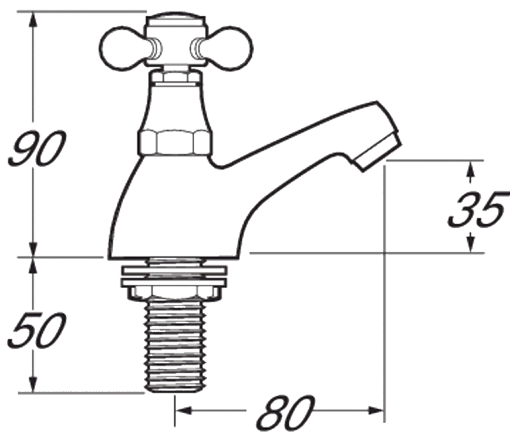

Tudor

Tudor Bath Taps - Gold

Product Code: TUD02/501

Finish: Gold

Features

- Construction:** Brass & Resin
- Valve/Cartridge type:** Compression Valve
- Supply:** Suitable For Low Pressure Systems
- Working Pressures:** 0.1 - 5.0 bar
- Inlet connections:** 3/4" BSP
- Flexi or Copper:** N/A

· Optimised For Bath Filling

*Please refer to website for full warranty details.

Flow (Bar - l/min, open outlet)

Spout

Flow 0.1	Flow 0.3	Flow 0.5	Flow 1.0	Flow 2.0	Flow 3.0	Flow 4.0	Flow 5.0
6.1	9.6	12.9	18.7	26.8	33	38.2	42.8